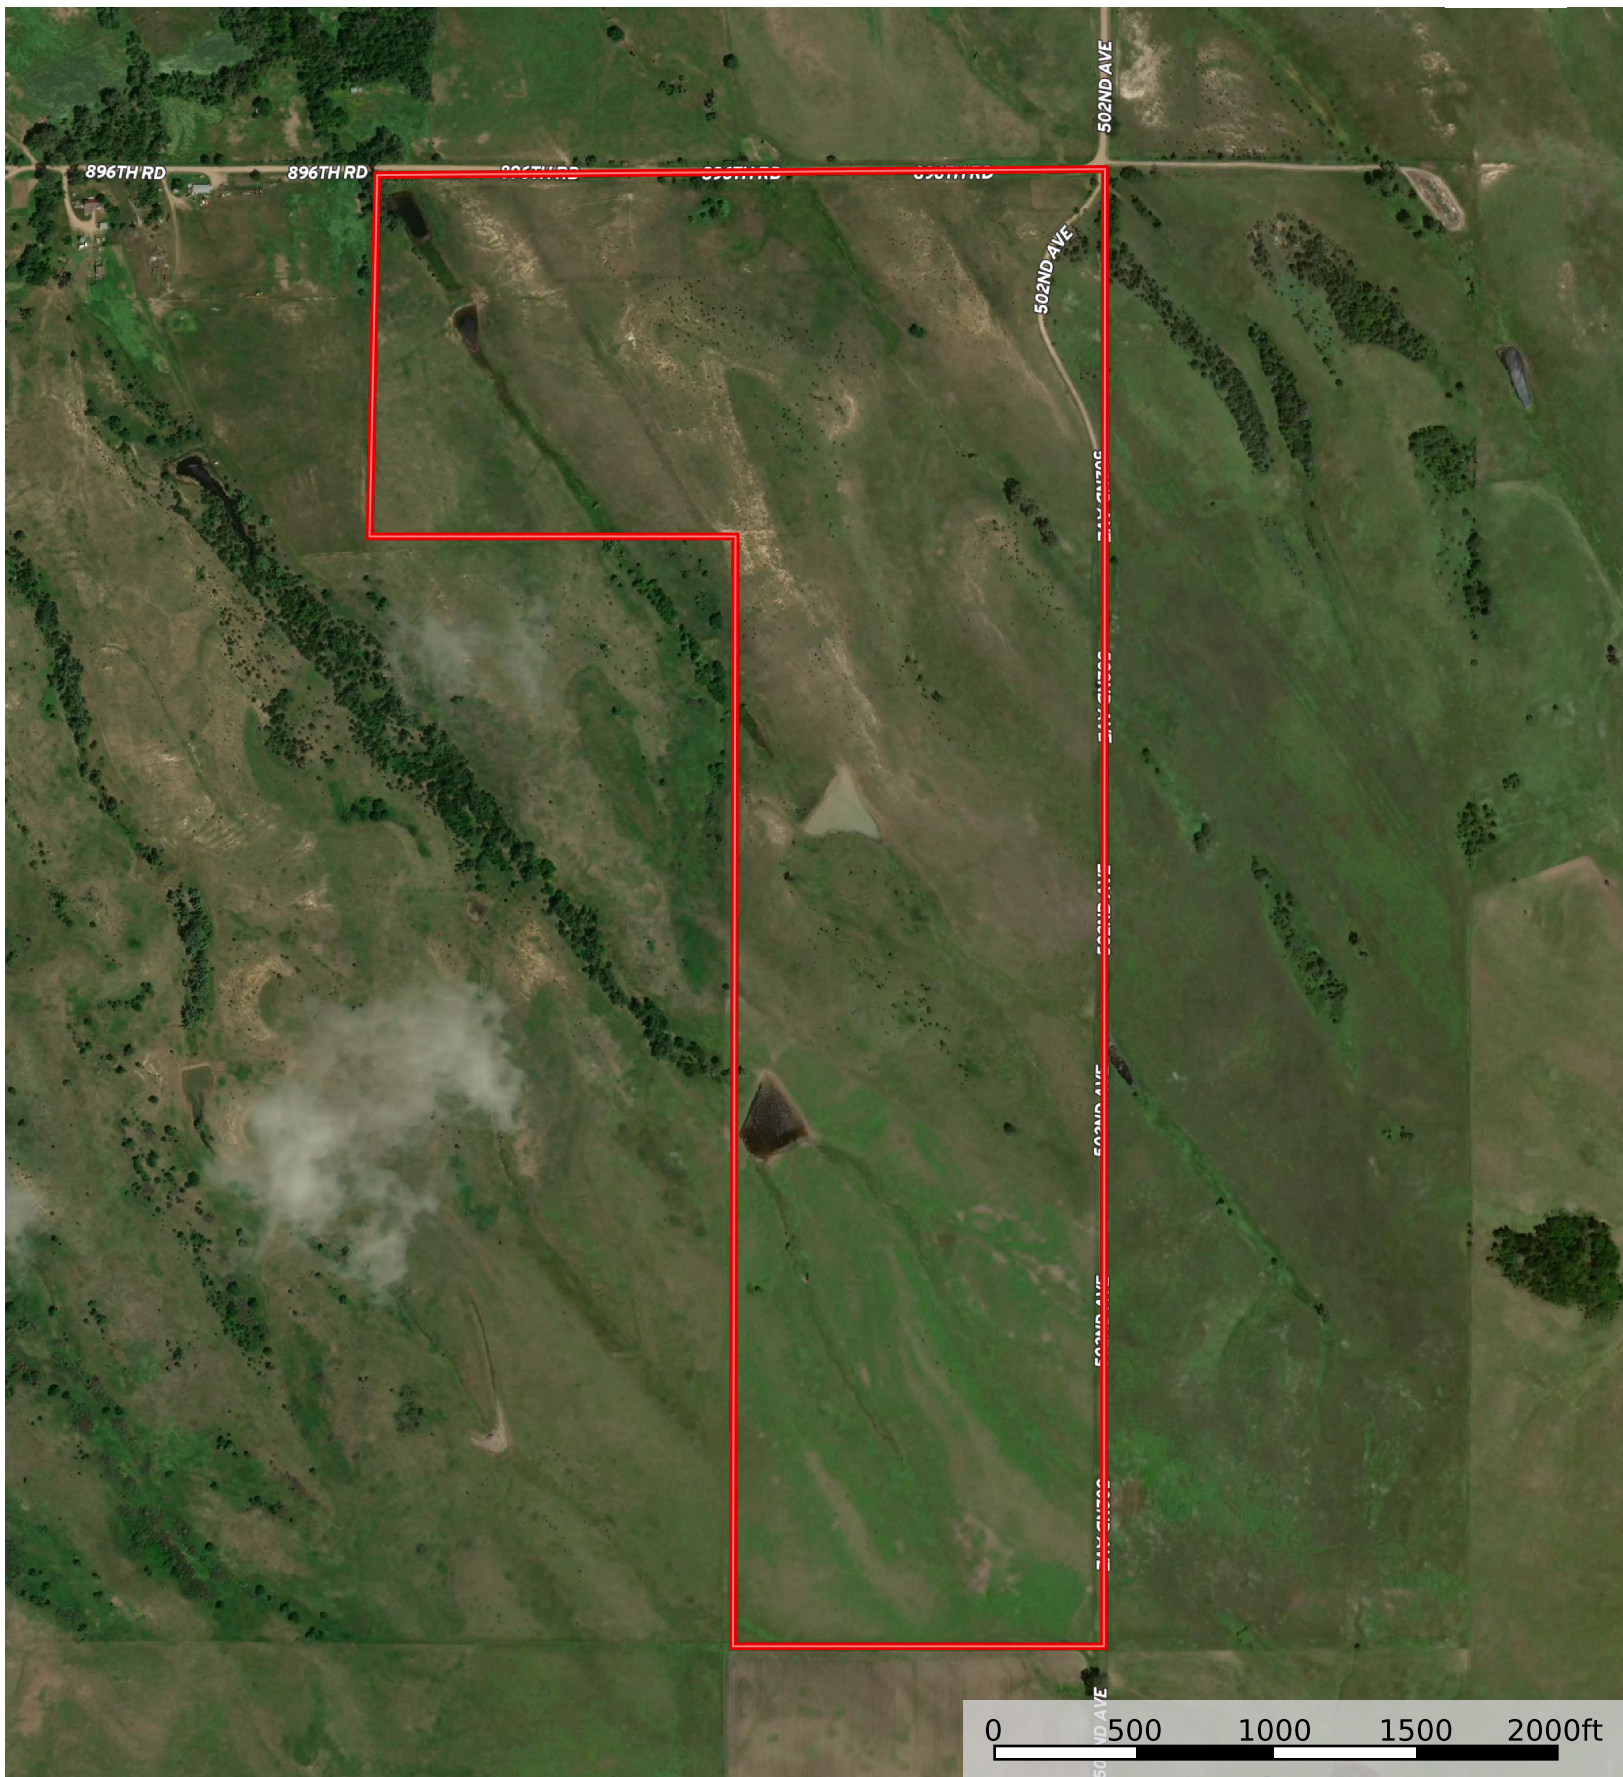

199.08 Acres - boyd County,
Nebraska, AC +/-

 Boundary

Stacey Stracke

 The information contained herein was obtained from sources deemed to be reliable. Land id™ Services makes no warranties or guarantees as to the completeness or accuracy thereof.